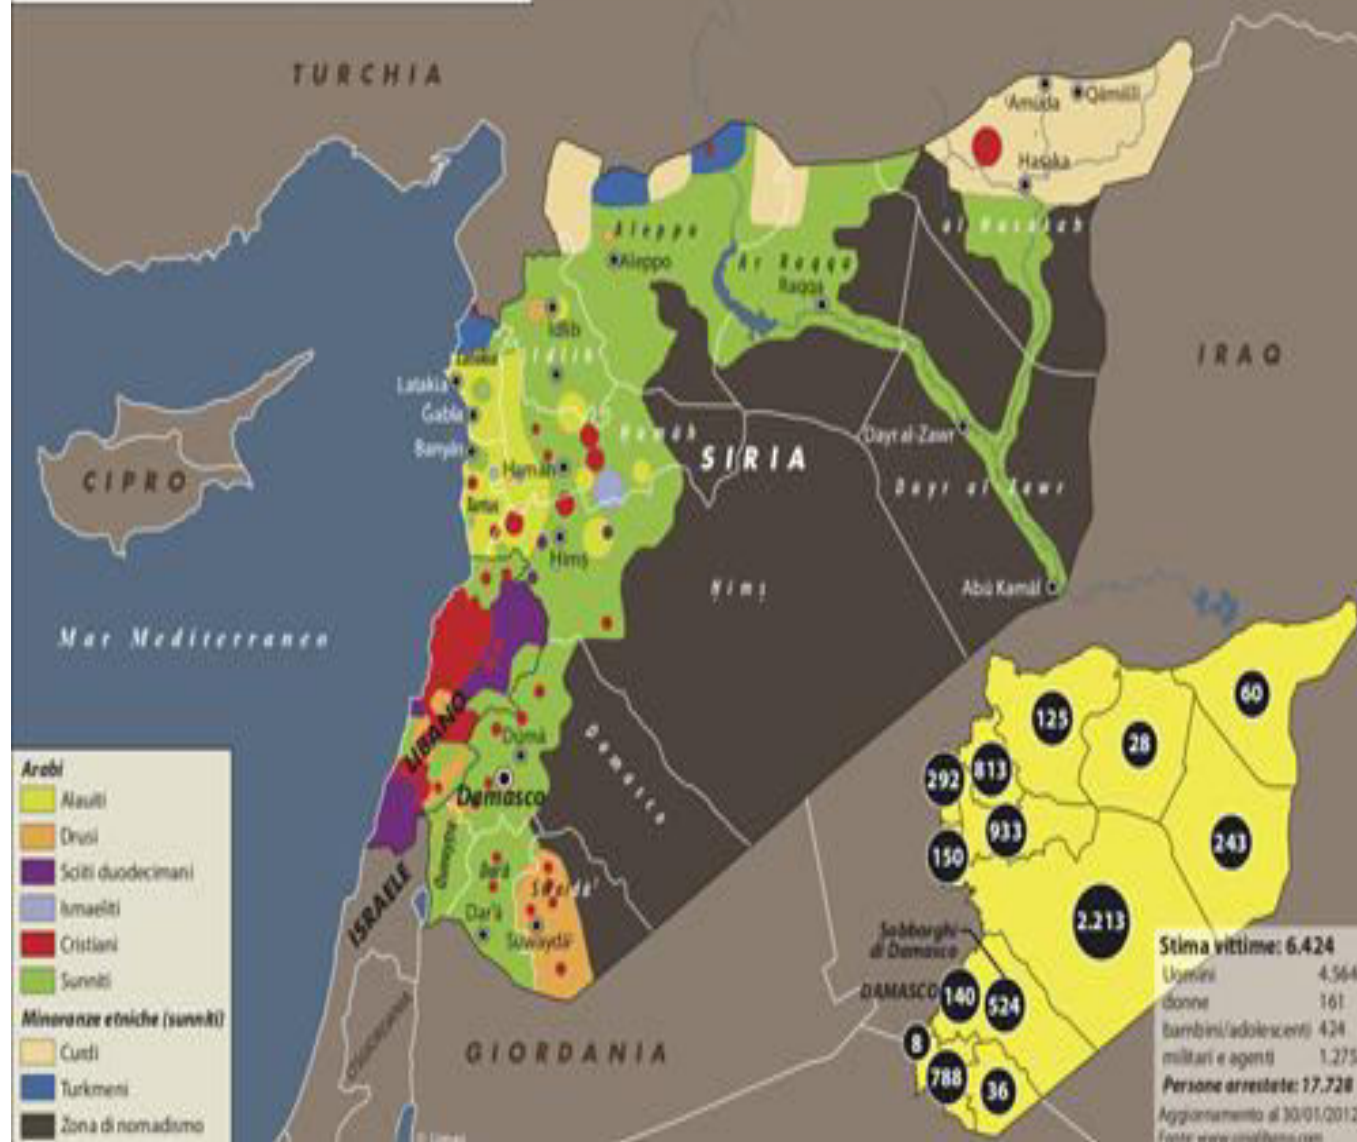

2 - LA SIRIA ETNO-RELIGIOSA

IRAQ 1914

© 2005 www.unimaps.com

**WHERE SUNNIS & SHIA
LIVE IN SOUTH ASIA &
THE MIDDLE EAST**

- Mostly Sunni
- Mostly Shia

TURKEY

637,000
0 0000

SYRIA

**ISIS
CONTROL**

IRAN

LEBANON

IRAQ

ISRAEL

JORDAN

**SAUDI
ARABIA**