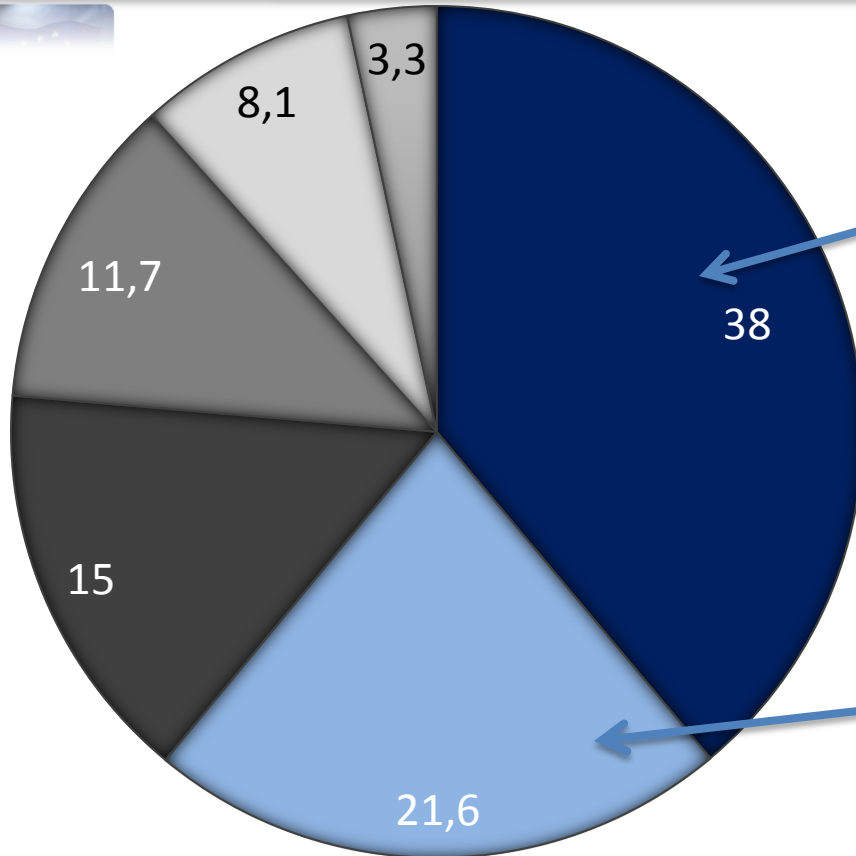

(numbers in %)

- Christian Social People Party
- Democratic Party
- Alternative Democratic Reform Party

Christian Social People's Party
(CSV- Christlich Soziale Volkspartei)

- Strongly Pro-EU
- Conservative, christian-democratic
- 26 of 60 seats

Luxembourg Socialist Workers' Party
LSAP- Luxemburgische Sozialistische Arbeiterpartei

- Social democratic
- especially strong in the south
- 13 of 60 seats

- Luxembourg Socialist Workers' Party
- The Greens
- The Left