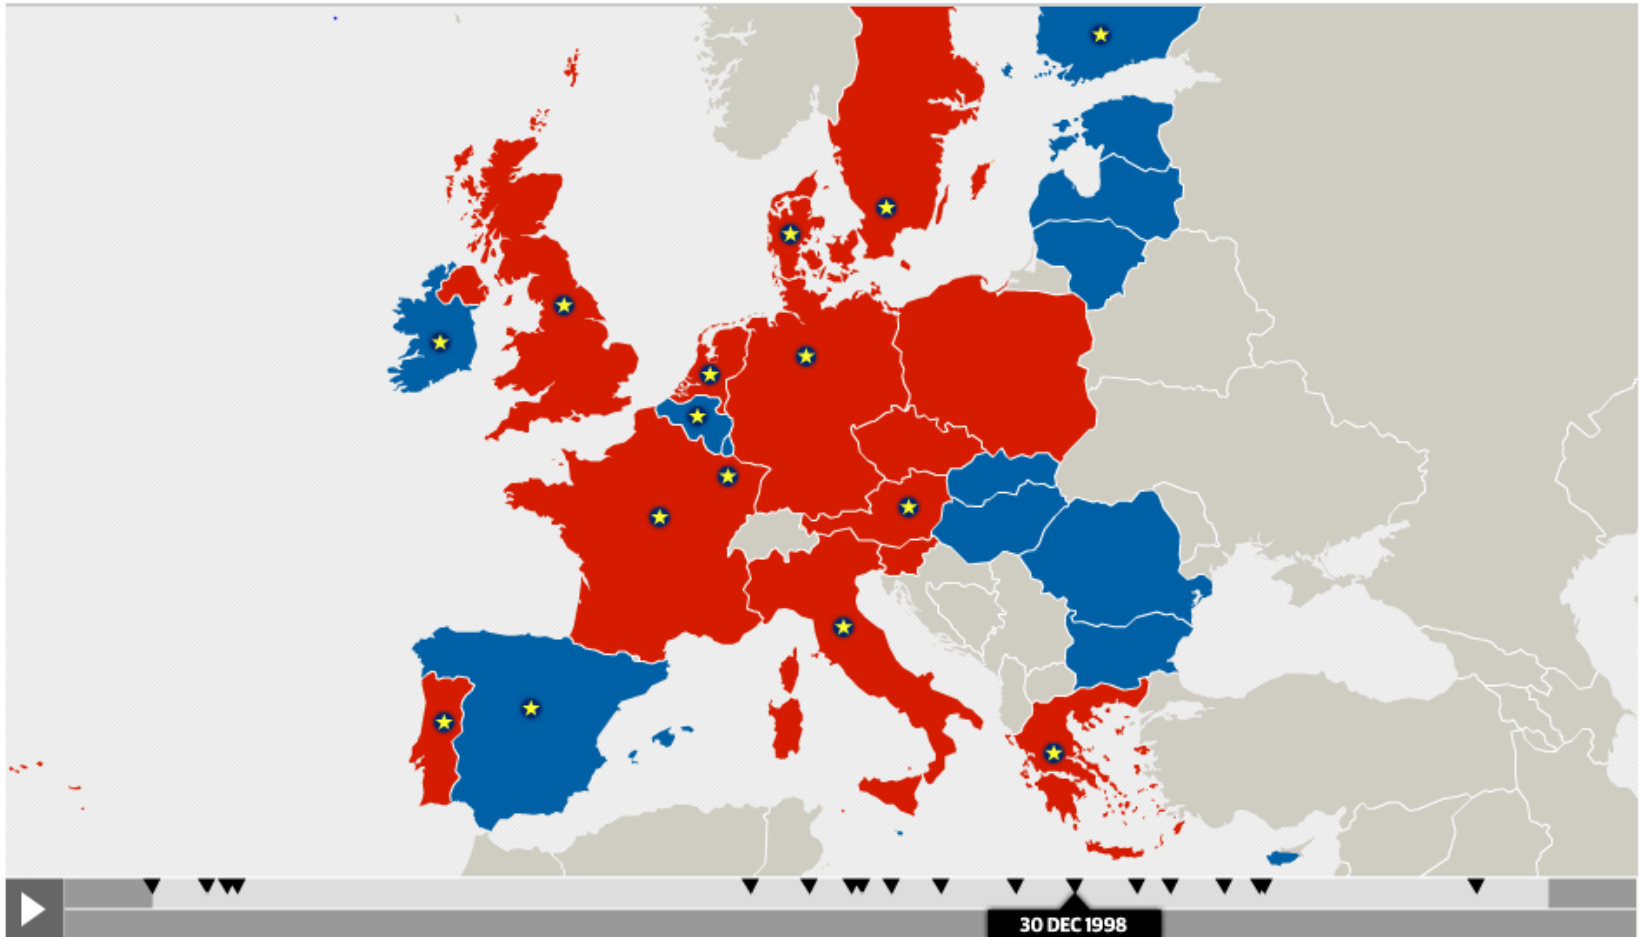

### REFERENCES:

[http://europa.eu/about-eu/countries/member-countries/luxembourg/index\\_de.htm](http://europa.eu/about-eu/countries/member-countries/luxembourg/index_de.htm)\_30.04.2012

[http://europa.eu/about-eu/institutions-bodies/eib/index\\_en.htm](http://europa.eu/about-eu/institutions-bodies/eib/index_en.htm)\_20.05.2012

# Luxembourg

Date joined EU: 31 December 1957

Came to power: 26 January 1995

Head of government: Jean-Claude Juncker

Party or coalition: Christian Social People's Party

- LEFT WING
- RIGHT WING
- ★ EU MEMBER
- NEUTRAL
- TOTALITARIAN

REFERENCE:  
[http://www.guardian.co.uk/world/interactive/2011/jul/28/europe-politics-interactive-map-left-right\\_20.05.2012](http://www.guardian.co.uk/world/interactive/2011/jul/28/europe-politics-interactive-map-left-right_20.05.2012)